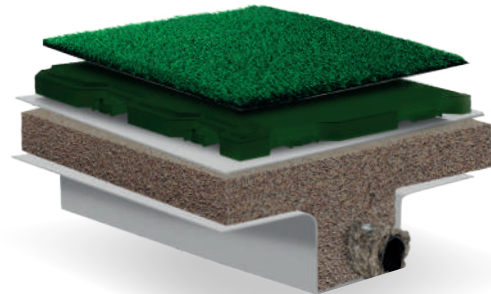

For current prices of the various FIH approved H5s sets, trolleys, please visit www.fikagear.com

IT IS ALL ABOUT THE CONCEPT

The FIKAGEAR 5s PITCH concept consists

- 1050 sqm of hockey turf + glue and tape
- 1050 sqm of Turf panels and impermeable geotextile which is the base construction
 - (Locally a flat surface and 1 perimeter drain is enough)
- 1 FIH approved hockey5 boarding set
- 2 FIH approved goals
- 2 mobile fences behind the goals
- 1 40ft container

GET YOUR FUNDAMENTALS RIGHT

Always a playable surface

The drain slots in the panel facilitate a horizontal or vertical waterflow that exceeds the drainage capacity prescribed by FIH. Water can either be guided to the subbase or, when installed on an impermeable layer, to the side of the artificial turf surface.