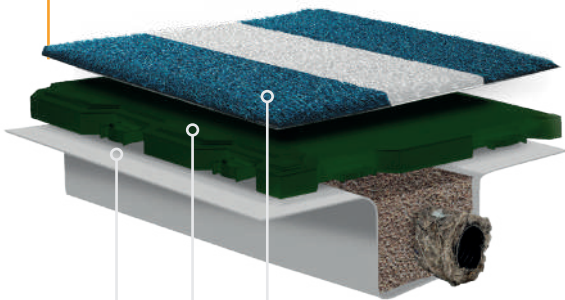

Safe surface

The Easylock panels in combination with a sand dressed or sand filled turf can make the international FIH category. In combination with a shockpad both the global and elite standards can be achieved. The "dry" water pitch for hockey5s is an ideal product with the Easylock panels to make sure the game is played how it should be.

Easy to install

The installation of Easylock panels doesn't require special tools or skills and does away with the need for groundworks or excavation. The panels measure 75x55x2,2 cm. This makes them the solution of choice for hockey projects in difficult to access areas.

Facilitating reuse of water

When connected to a water storage solution, Easylock panels facilitate the reuse of water on the pitch.

WHAT DOES THAT LOOK LIKE

THE GAME HAS CHANGED
FASTER | BETTER | MORE FUN