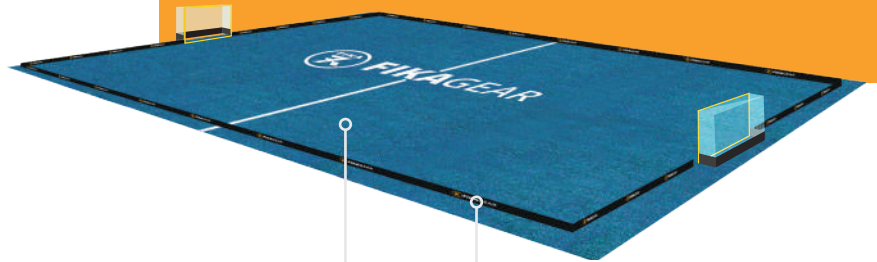

FIKAGEAR H5s
FIH approved boarding

FIKAGEAR H5s
FIH approved Goal